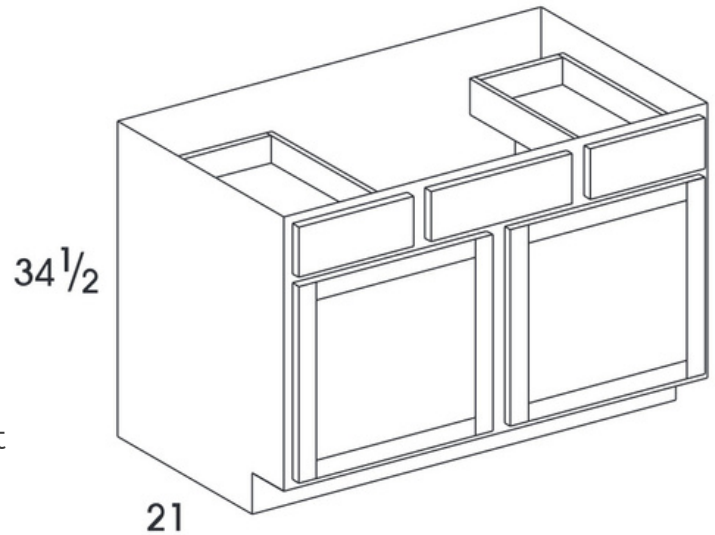

# Wolf 48" Vanity Sink Drawer Base Cabinet with Top

- 2 doors, 2 drawers, 1 false panel
- 48"W x 21"D x 34-1/2"H
- White paint exterior
- White interior
- Flat panel door
- Soft close, 6-way adjustable hinges
- 5-Piece drawer front
- 5/8" thick dovetailed, clear finished drawer box
- Soft close, full extension undermount glides